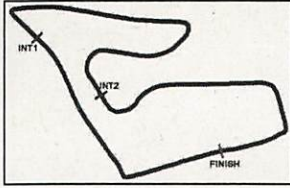

Fanatec GT2 European Series

Start Grid Race 2

Official

Red Bull Ring, Length: 4318m

Sunday, May 22, 2022 11:15:00

1	Brabham Automotive Factory Rac	1:30.164
	Kevin Weeda/ Anders Fjordbach	
7	Ebi Motors	1:30.313
	Gianluca Giorgi	
5	High Class Racing	1:30.737
	Aurelijus Rusteika/ Michael Vergers	
81	PK Carsport	1:31.164
	Peter Guelinckx/ Bert Longin	
11	PK Carsport	1:30.849
	Nicolas Saelens/ Stienes Longin	
67	LP Racing	1:31.632
	Henry Hassid	
55	SPS Automotive Performance	
	Stephane Rate/ Bernd Schneider	

POLE POSITION

16	True Racing	1:29.880
	Filip Sladecka/ Stefan Rosina	
14	True Racing	1:30.224
	Horst Felbermayr Jr./ Reinhard Kofler	
18	LP Racing	1:30.432
	Michael Doppelmayr/ Elia Erhart	
911	LP Racing	1:31.135
	Leonardo Gorini	
17	True Racing	1:31.442
	Klaus Angerhofer/ Hubert Trunkenpolz	
88	LP Racing	1:31.586
	Diego Alessi/ Luca Pirri	
15	True Racing	1:33.741
	Kris Rosenberger/ Laura Kraihamer	